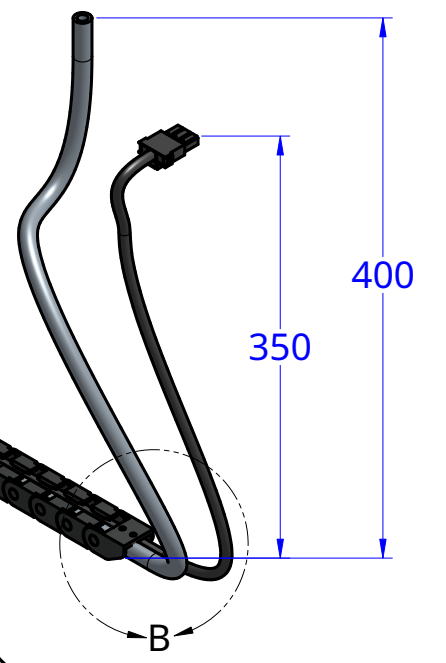

1 2 3 4 5 6 7 8 9 10

A  
B  
C  
D  
E  
F  
G  
H

A  
B  
C  
D  
E  
F  
G  
H

Item	Internal Part Name	Rev	Quantity
1	Cable Carrier - 11 x 16 x 1700mm (85 links + end pieces in X configuration)		1
2	Power Supply Cable - 3m	B	1
3	6 x 10mm Tube - 3.0m (Water, X-Axis, Genesis)		1

Pre-Assembled Cable Carrier - X-Axis, Genesis Rev A

NOTES: N/A

DRAWN BY: Rory Aronson, 2023-08-17  
 COMPANY: FarmBot Inc  
 LICENSE: CC0 Public Domain Dedication

PROJECTION: First Angle  
 UNITS: Millimeters  
 SCALE: 1:4

SHEET: 1 of 2  
 SIZE: A3

1 2 3 4 5 6 7 8 9 10

1 2 3 4 5 6 7 8 9 10

A  
B  
C  
D  
E  
F  
G  
H

A  
B  
C  
D  
E  
F  
G  
H

Item	Internal Part Name	Rev	Quantity
1	Cable Carrier - 11 x 16 x 3200mm (160 links + end pieces in X configuration)		1
2	Power Supply Cable - 4.5m	B	1
3	6 x 10mm Tube - 4.5m (Water, X-Axis, Genesis XL)		1

PROJECTION: First Angle  
UNITS: Millimeters  
SCALE: 1:4

SHEET: 2 of 2  
SIZE: A3

1 2 3 4 5 6 7 8 9 10