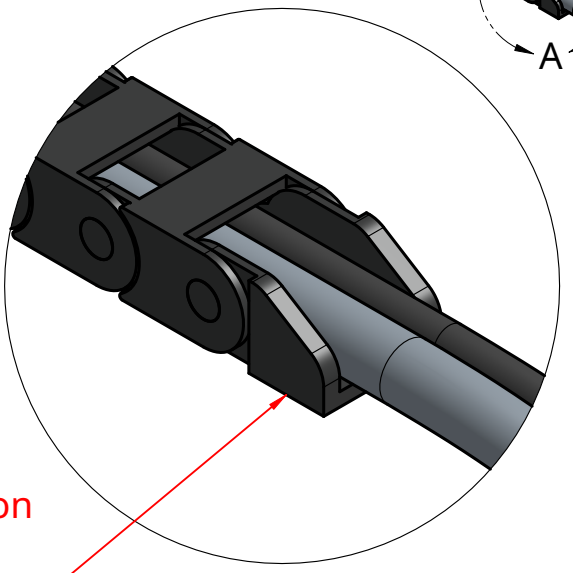

1 2 3 4 5 6 7 8 9 10

A  
B  
C  
D  
E  
F  
G  
H

A  
B  
C  
D  
E  
F  
G  
H

Item	Internal Part Name	Rev	Quantity
1	Cable Carrier - 11 x 16 x 1700mm (85 links + end pieces in X configuration)		1
2	Power Supply Cable - 3m	B	1
3	6 x 10mm Tube - 3.0m (Water, X-Axis, Genesis)		1

Pre-Assembled Cable Carrier - X-Axis, Genesis Rev A

NOTES: N/A

DRAWN BY: Rory Aronson, 2023-08-17  
 COMPANY: FarmBot Inc  
 LICENSE: CC0 Public Domain Dedication

PROJECTION: First Angle  
 UNITS: Millimeters  
 SCALE: 1:4

SHEET: 1 of 2  
 SIZE: A3

1 2 3 4 5 6 7 8 9 10

1 2 3 4 5 6 7 8 9 10

A  
B  
C  
D  
E  
F  
G  
H

A  
B  
C  
D  
E  
F  
G  
H

Item	Internal Part Name	Rev	Quantity
1	Cable Carrier - 11 x 16 x 3200mm (160 links + end pieces in X configuration)		1
2	Power Supply Cable - 4.5m	B	1
3	6 x 10mm Tube - 4.5m (Water, X-Axis, Genesis XL)		1

Note orientation of end piece

Note orientation of end piece

B  
1:1

A  
1:1

Pre-Assembled Cable Carrier - X-Axis, Genesis XL Rev A

NOTES: N/A

DRAWN BY: Rory Aronson, 2023-08-17  
COMPANY: FarmBot Inc  
LICENSE: CC0 Public Domain Dedication