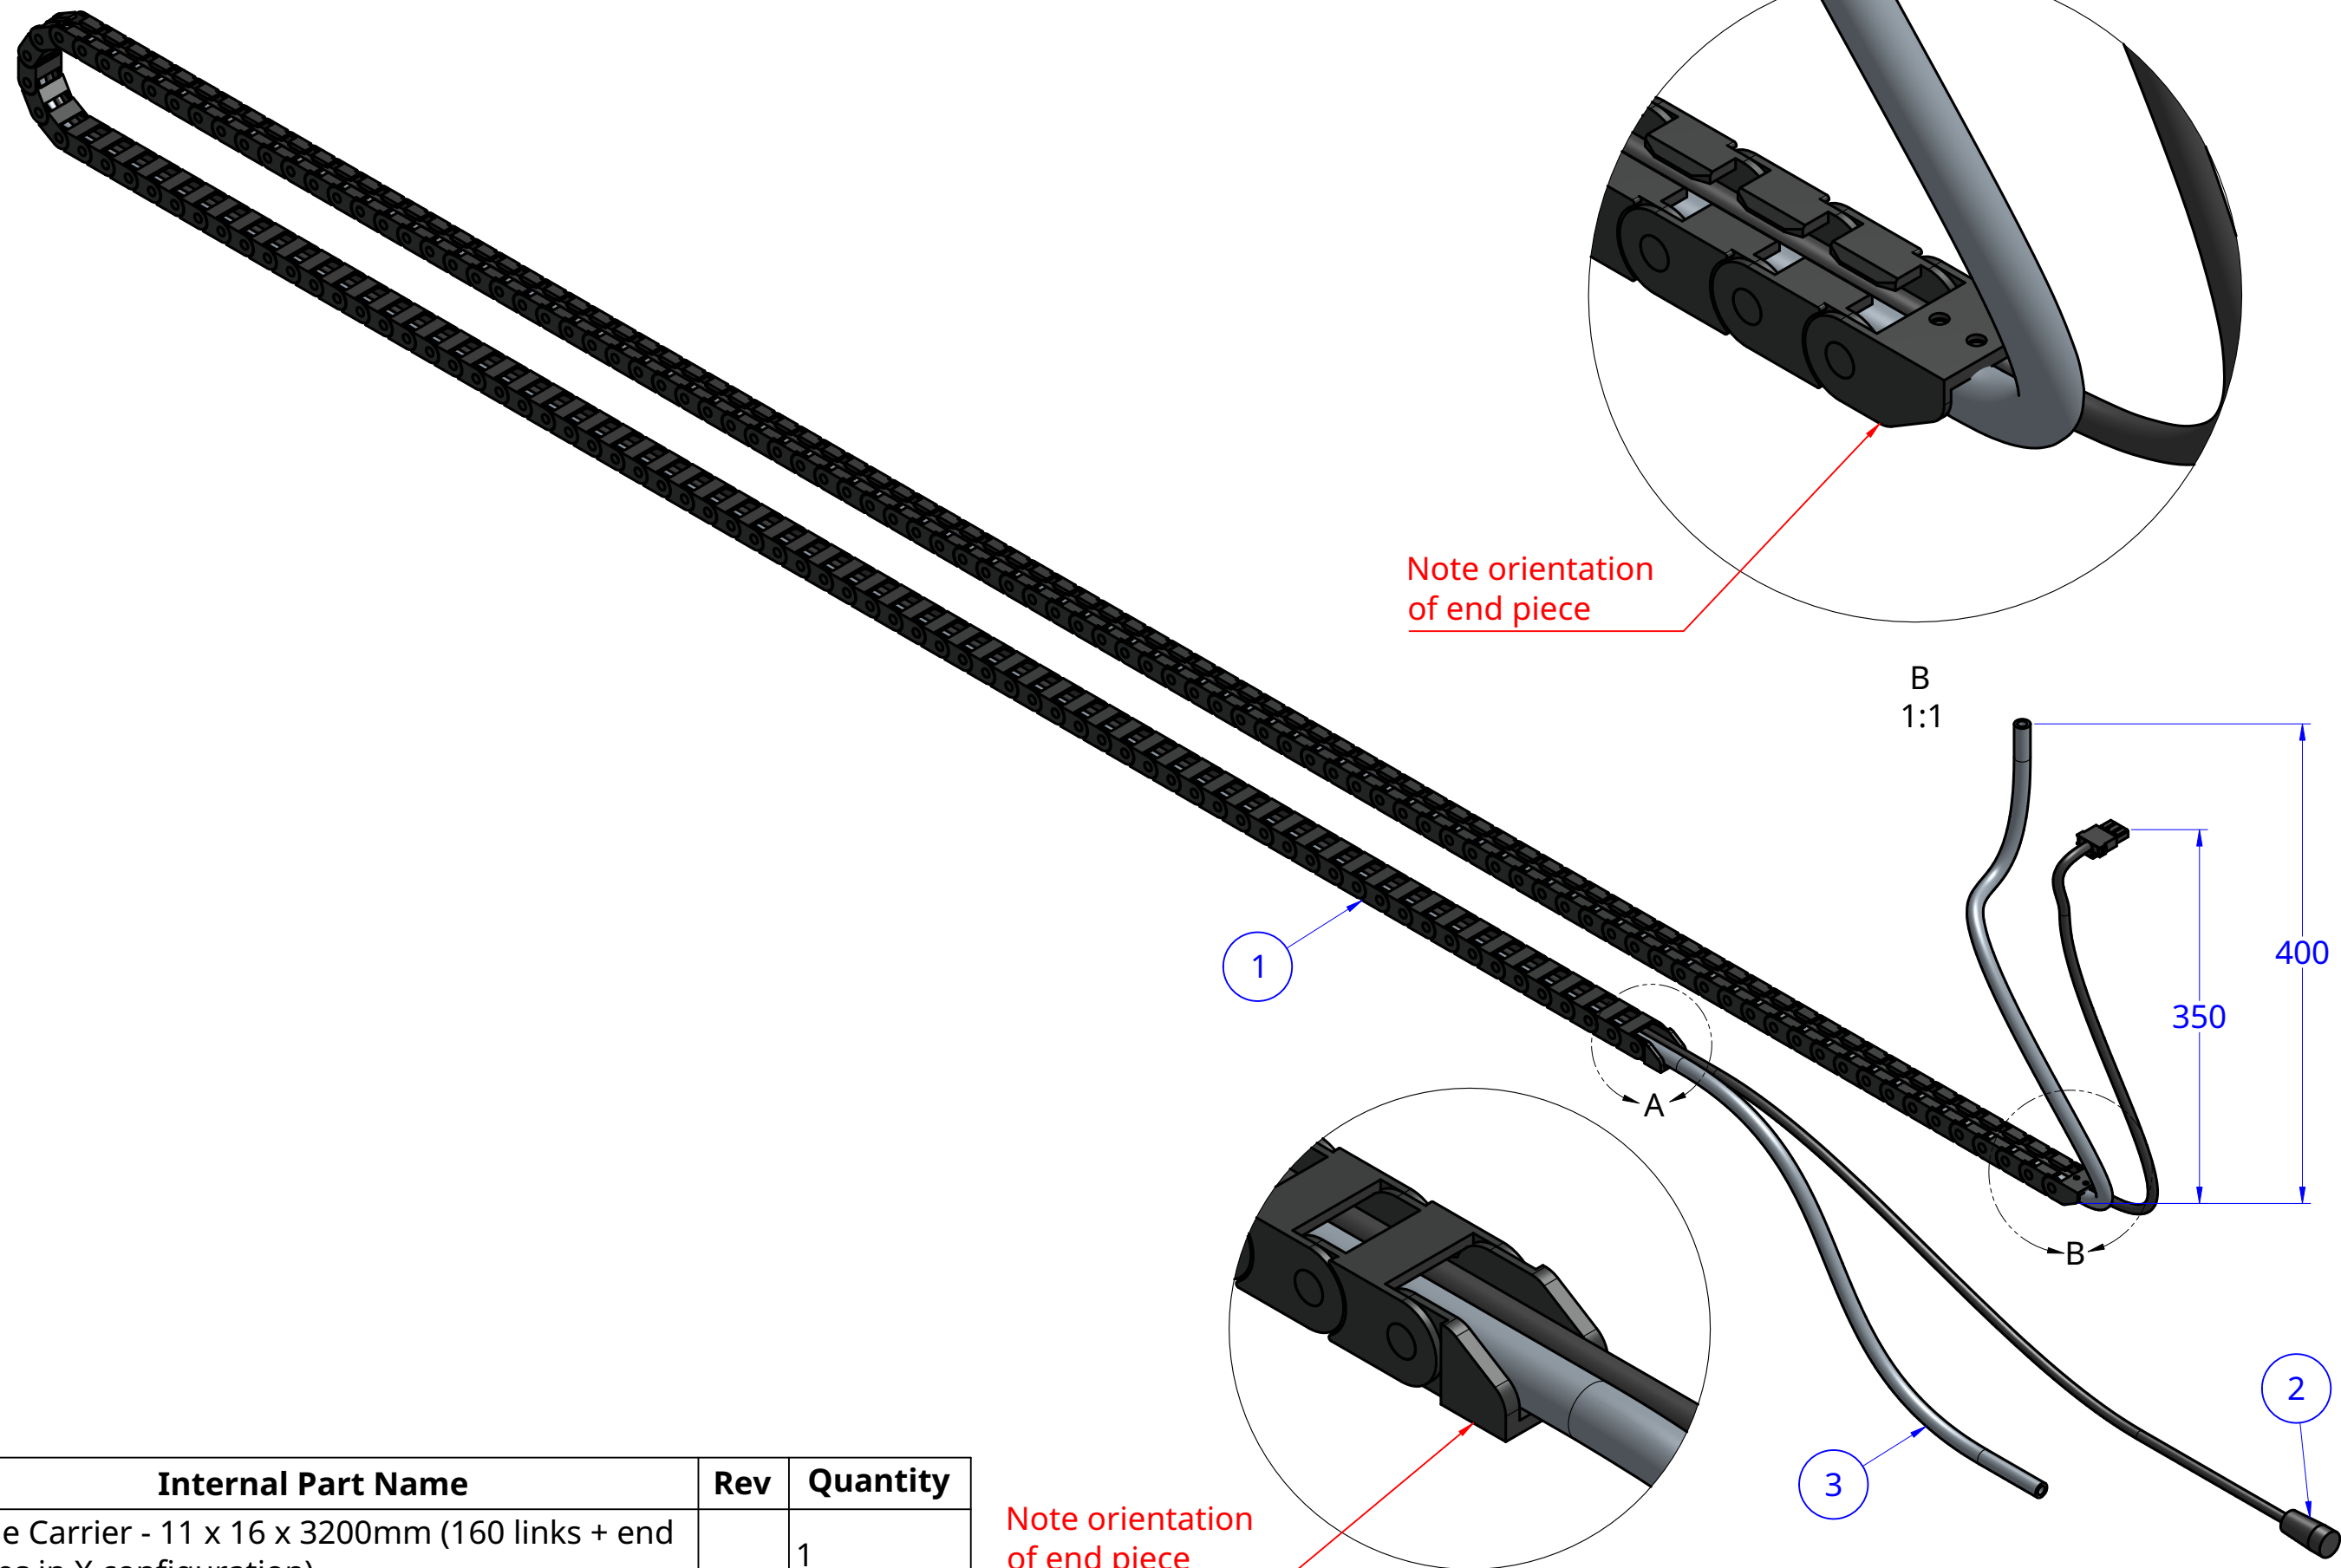

1 2 3 4 5 6 7 8 9 10

A  
B  
C  
D  
E  
F  
G  
H

A  
B  
C  
D  
E  
F  
G  
H

Item	Internal Part Name	Rev	Quantity
1	Cable Carrier - 11 x 16 x 1700mm (85 links + end pieces in X configuration)		1
2	Power Supply Cable - 3m	B	1
3	6 x 10mm Tube - 3.0m (Water, X-Axis, Genesis)		1

Pre-Assembled Cable Carrier - X-Axis, Genesis Rev A

NOTES: N/A

DRAWN BY: Rory Aronson, 2023-08-17  
 COMPANY: FarmBot Inc  
 LICENSE: CC0 Public Domain Dedication

PROJECTION: First Angle  
 UNITS: Millimeters  
 SCALE: 1:4

SHEET: 1 of 2  
 SIZE: A3

1 2 3 4 5 6 7 8 9 10

1 2 3 4 5 6 7 8 9 10

A  
B  
C  
D  
E  
F  
G  
H

A  
B  
C  
D  
E  
F  
G  
H

Item	Internal Part Name	Rev	Quantity
1	Cable Carrier - 11 x 16 x 3200mm (160 links + end pieces in X configuration)		1
2	Power Supply Cable - 4.5m	B	1
3	6 x 10mm Tube - 4.5m (Water, X-Axis, Genesis XL)		1

Note orientation of end piece

Note orientation of end piece

B  
1:1

A  
1:1

Pre-Assembled Cable Carrier - X-Axis, Genesis XL Rev A

NOTES: N/A

DRAWN BY: Rory Aronson, 2023-08-17  
COMPANY: FarmBot Inc  
LICENSE: CC0 Public Domain Dedication