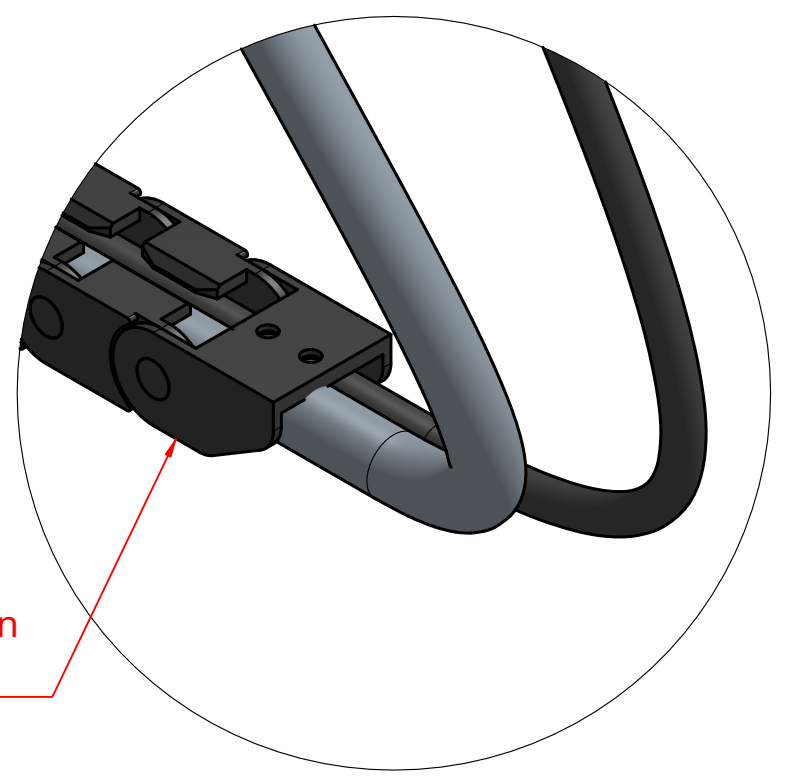

1 2 3 4 5 6 7 8 9 10

A  
B  
C  
D  
E  
F  
G  
H

A  
B  
C  
D  
E  
F  
G  
H

Item	Internal Part Name	Rev	Quantity
1	Cable Carrier - 11 x 16 x 1700mm (85 links + end pieces in X configuration)		1
2	Power Supply Cable - 3m	B	1
3	6 x 10mm Tube - 3.0m (Water, X-Axis, Genesis)		1

Pre-Assembled Cable Carrier - X-Axis, Genesis Rev A

NOTES: N/A

DRAWN BY: Rory Aronson, 2023-08-17  
 COMPANY: FarmBot Inc  
 LICENSE: CC0 Public Domain Dedication

PROJECTION: First Angle  
 UNITS: Millimeters  
 SCALE: 1:4

SHEET: 1 of 2  
 SIZE: A3

1 2 3 4 5 6 7 8 9 10

1 2 3 4 5 6 7 8 9 10

A  
B  
C  
D  
E  
F  
G  
H

A  
B  
C  
D  
E  
F  
G  
H

Item	Internal Part Name	Rev	Quantity
1	Cable Carrier - 11 x 16 x 3200mm (160 links + end pieces in X configuration)		1
2	Power Supply Cable - 4.5m	B	1
3	6 x 10mm Tube - 4.5m (Water, X-Axis, Genesis XL)		1

Note orientation of end piece

Note orientation of end piece

B  
1:1

A  
1:1

Pre-Assembled Cable Carrier - X-Axis, Genesis XL Rev A

NOTES: N/A

DRAWN BY: Rory Aronson, 2023-08-17  
COMPANY: FarmBot Inc  
LICENSE: CC0 Public Domain Dedication