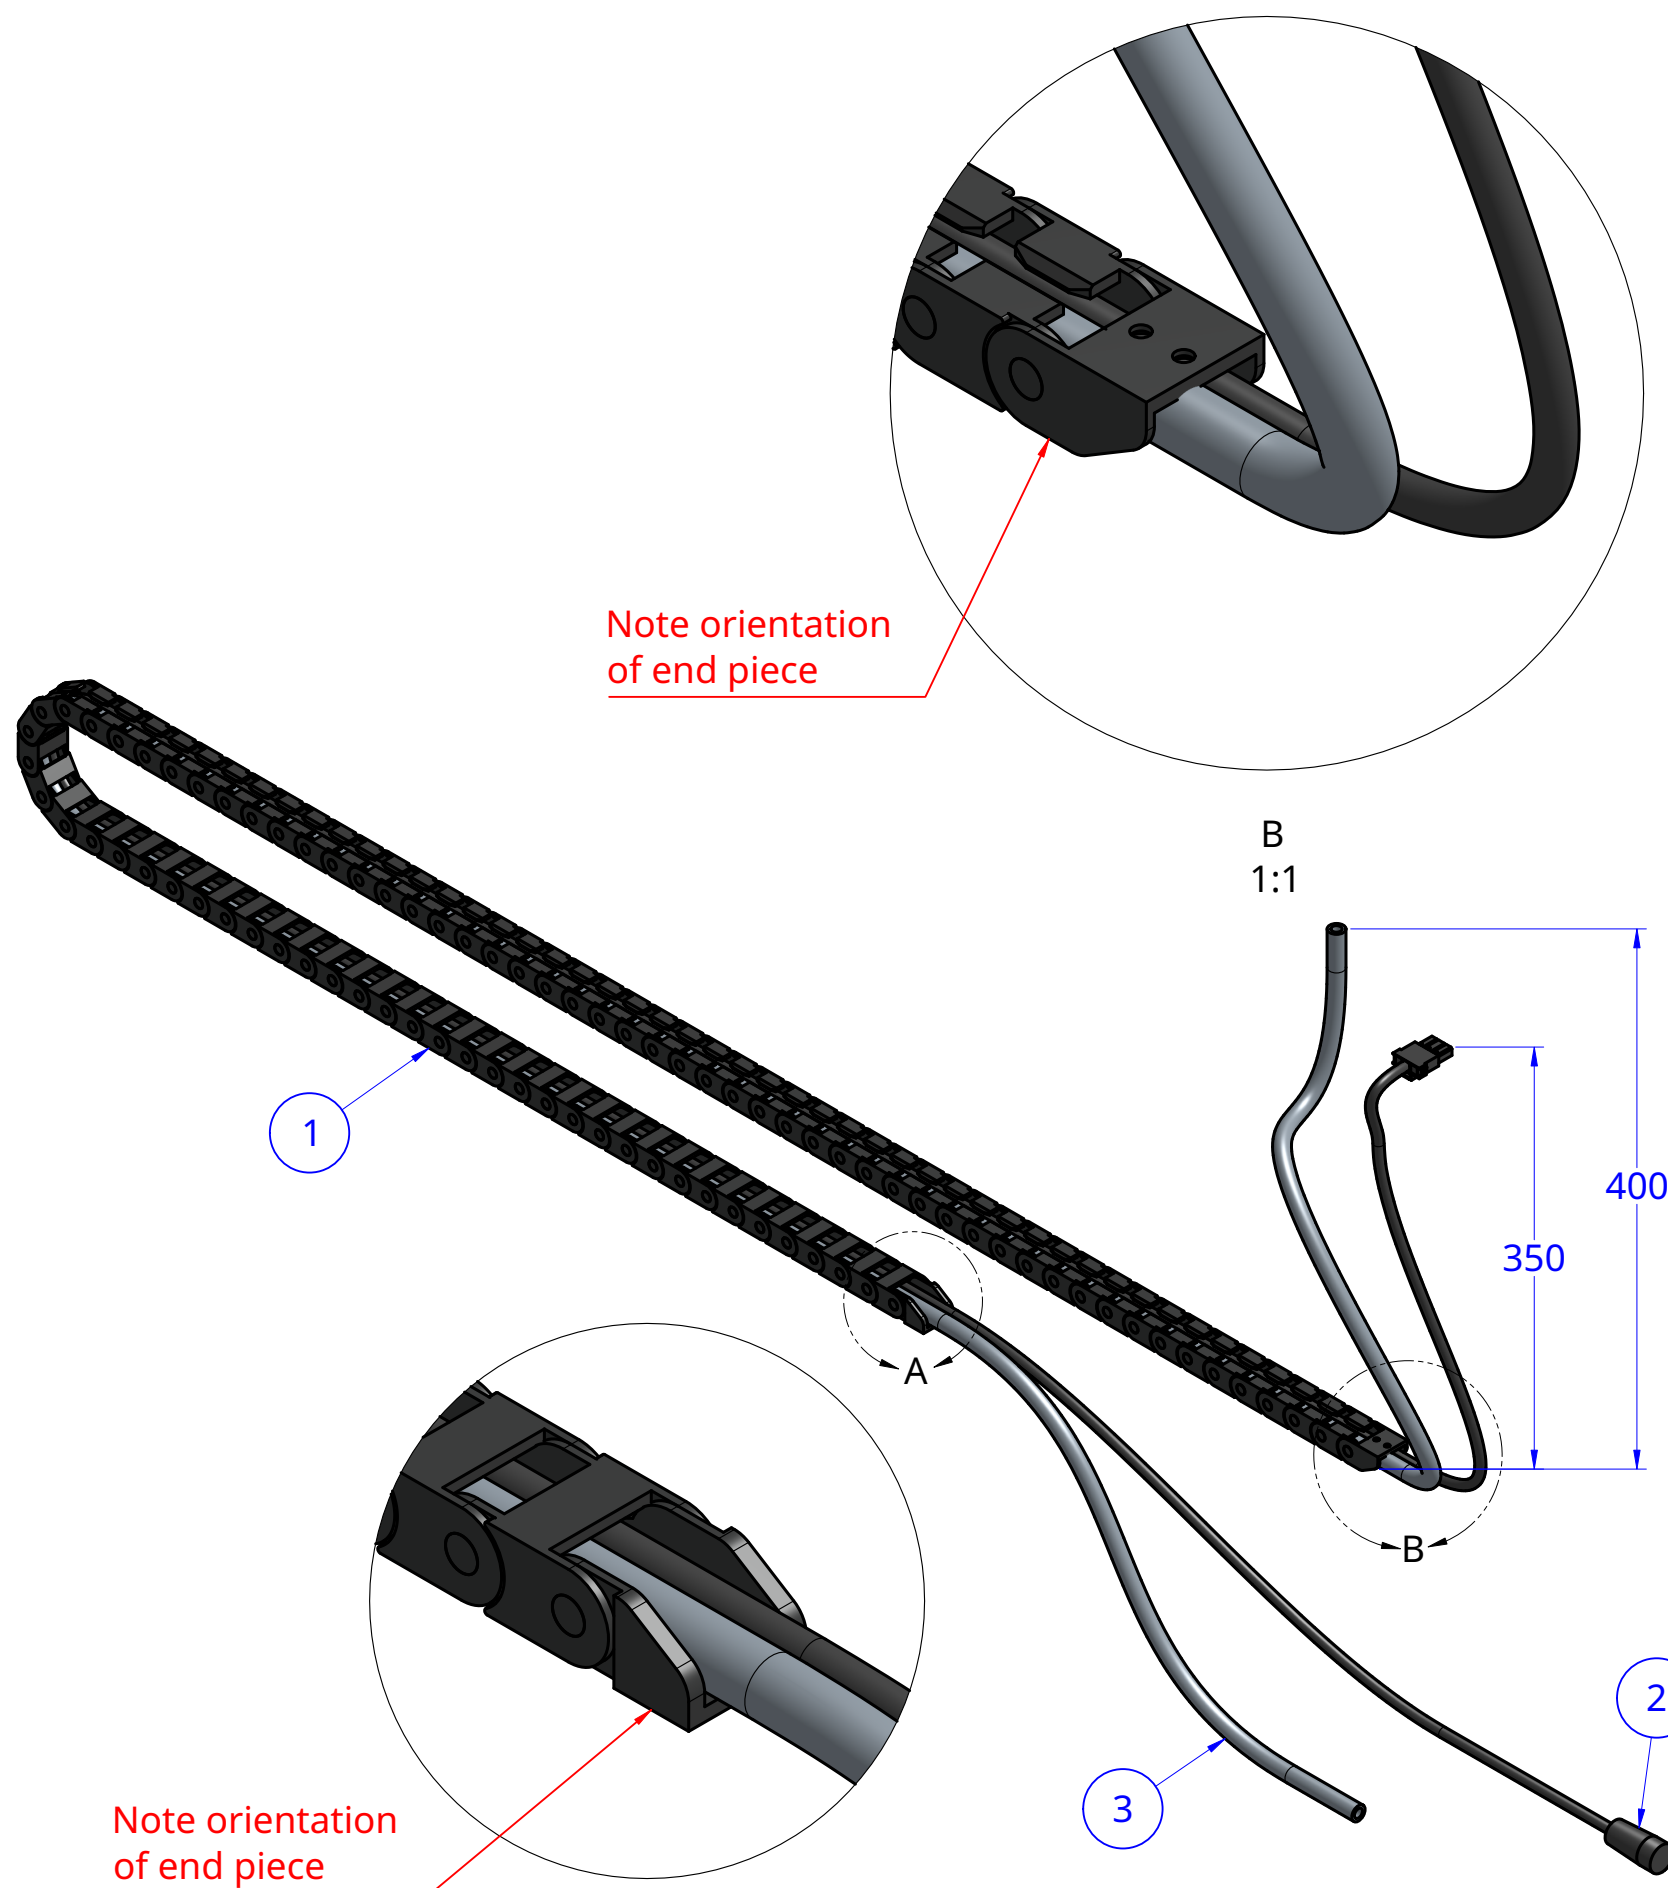

1 2 3 4 5 6 7 8 9 10

A  
B  
C  
D  
E  
F  
G  
H

A  
B  
C  
D  
E  
F  
G  
H

Item	Internal Part Name	Rev	Quantity
1	Cable Carrier - 11 x 16 x 1700mm (85 links + end pieces in X configuration)		1
2	Power Supply Cable - 3m	B	1
3	6 x 10mm Tube - 3.0m (Water, X-Axis, Genesis)		1

Pre-Assembled Cable Carrier - X-Axis, Genesis Rev A

NOTES: N/A

DRAWN BY: Rory Aronson, 2023-08-17  
 COMPANY: FarmBot Inc  
 LICENSE: CC0 Public Domain Dedication

PROJECTION: First Angle  
 UNITS: Millimeters  
 SCALE: 1:4

SHEET: 1 of 2  
 SIZE: A3

1 2 3 4 5 6 7 8 9 10

1 2 3 4 5 6 7 8 9 10

A  
B  
C  
D  
E  
F  
G  
H

A  
B  
C  
D  
E  
F  
G  
H

Item	Internal Part Name	Rev	Quantity
1	Cable Carrier - 11 x 16 x 3200mm (160 links + end pieces in X configuration)		1
2	Power Supply Cable - 4.5m	B	1
3	6 x 10mm Tube - 4.5m (Water, X-Axis, Genesis XL)		1

Note orientation of end piece

Note orientation of end piece

B  
1:1

A  
1:1

Pre-Assembled Cable Carrier - X-Axis, Genesis XL Rev A

NOTES: N/A

DRAWN BY: Rory Aronson, 2023-08-17  
COMPANY: FarmBot Inc  
LICENSE: CC0 Public Domain Dedication