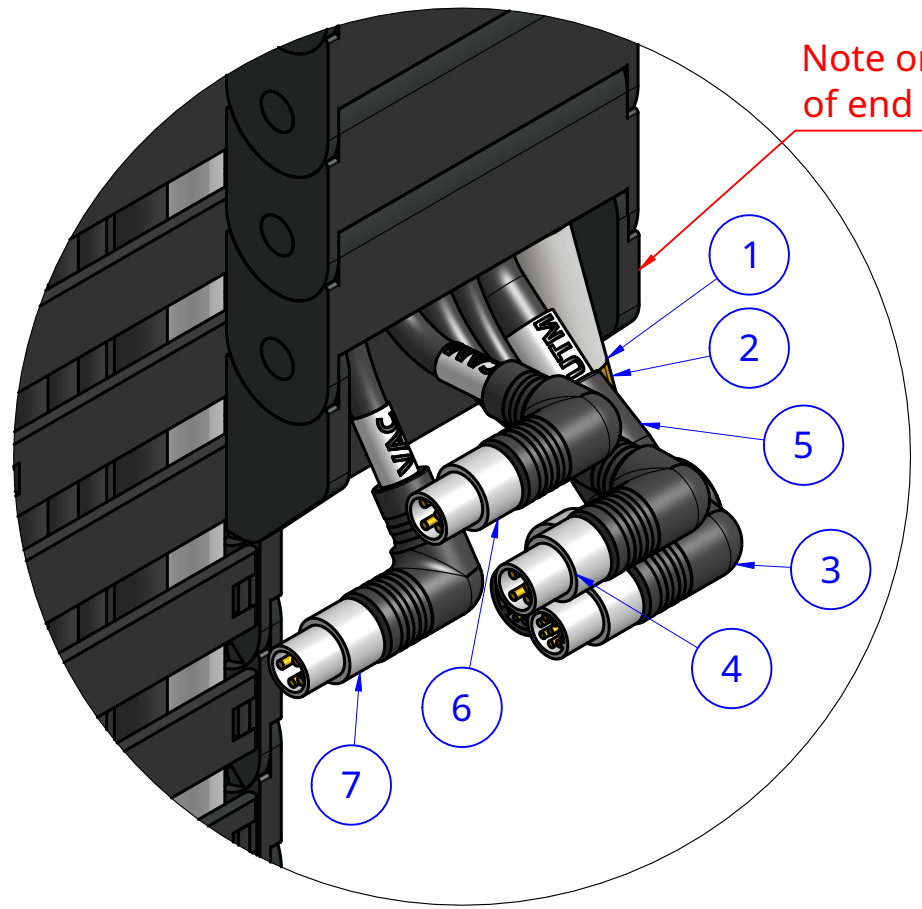

Item	Internal Part Name	Rev	Quantity
1	6 x 10mm Tube - 0.95m (Water, Z-axis, all bots)		1
2	90 Degree Barb - Brass	A	1
3	Encoder Cable - ZZ, 1.8m (Genesis and Genesis XL)	A	1
4	Motor Cable - ZZ, 1.8m (Genesis and Genesis XL)	A	1
5	UTM Cable - Z, 1.0m (Genesis and Genesis XL)	A	1
6	Camera	C	1
7	Vacuum Pump Cable - Z, 1.0m (Genesis and Genesis XL)	C	1

B
1:2

Cable Carrier - 15 x 50 x 740mm
(37 links + end pieces in Z configuration)

A
1:1

1:2