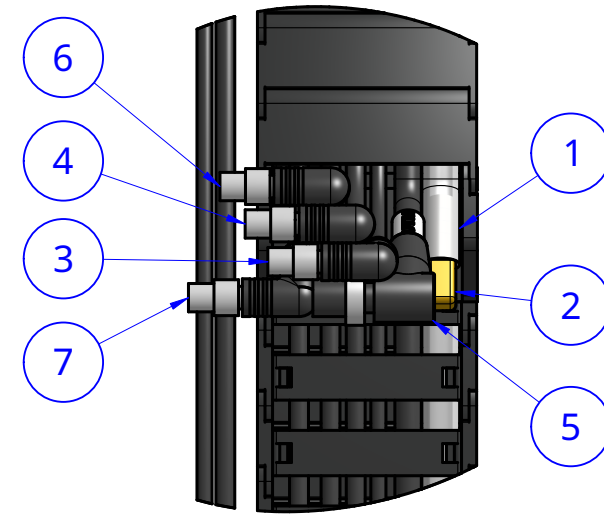

Item	Internal Part Name	Rev	Quantity
1	6 x 10mm Tube - 0.95m (Water, Z-axis, all bots)		1
2	90 Degree Barb - Brass	A	1
3	Encoder Cable - ZZ, 1.8m (Genesis and Genesis XL)	A	1
4	Motor Cable - ZZ, 1.8m (Genesis and Genesis XL)	A	1
5	UTM Cable - Z, 1.0m (Genesis and Genesis XL)	A	1
6	Camera	C	1
7	Vacuum Pump Cable - Z, 1.0m (Genesis and Genesis XL)	C	1

B
1:2

Cable Carrier - 15 x 50 x 740mm
(37 links + end pieces in Z configuration)

A
1:1

1:2