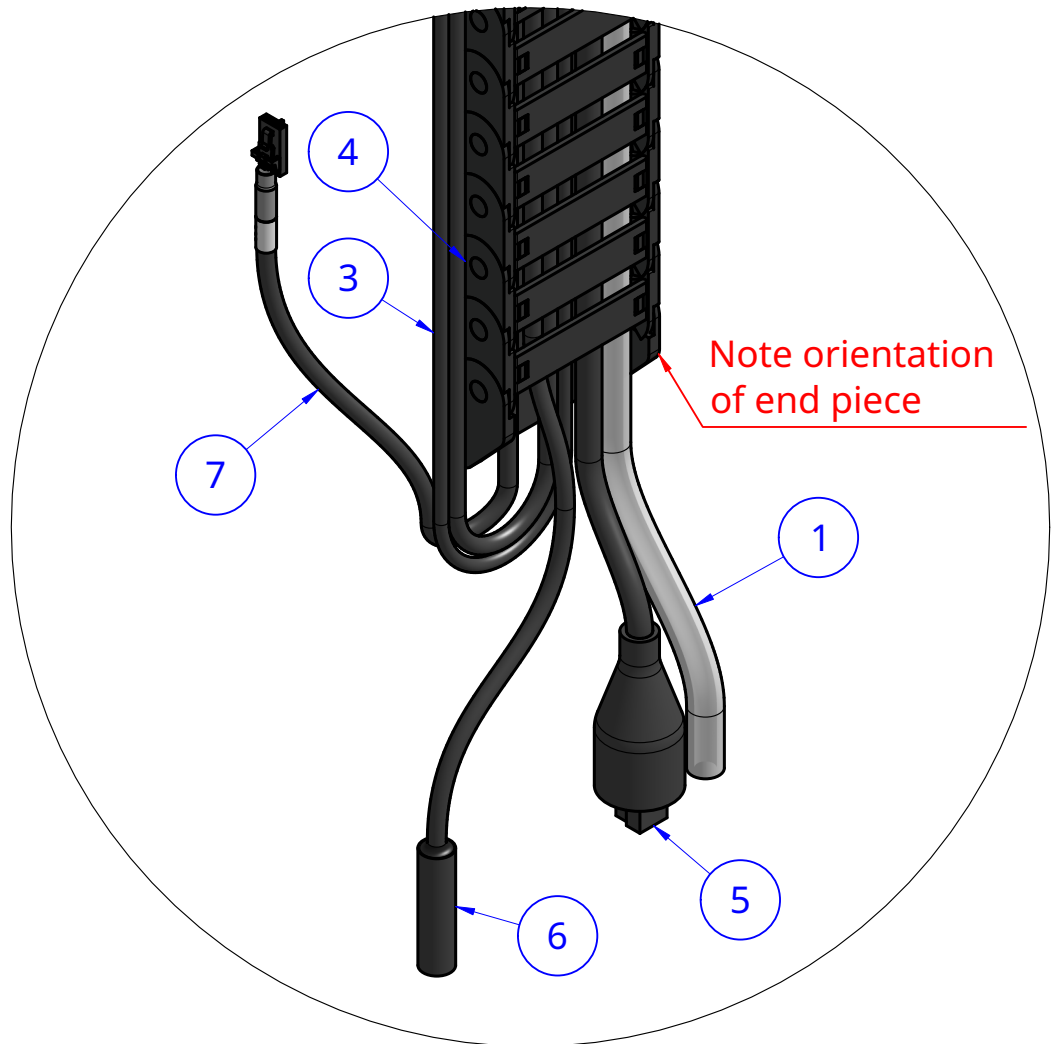

Item	Internal Part Name	Rev	Quantity
1	6 x 10mm Tube - 0.95m (Water, Z-axis, all bots)		1
2	90 Degree Barb - Brass	A	1
3	Encoder Cable - ZZ, 1.8m (Genesis and Genesis XL)	A	1
4	Motor Cable - ZZ, 1.8m (Genesis and Genesis XL)	A	1
5	UTM Cable - Z, 1.0m (Genesis and Genesis XL)	A	1
6	Camera	C	1
7	Vacuum Pump Cable - Z, 1.0m (Genesis and Genesis XL)	C	1

B
1:2

Cable Carrier - 15 x 50 x 740mm
(37 links + end pieces in Z configuration)

A
1:1

1:2