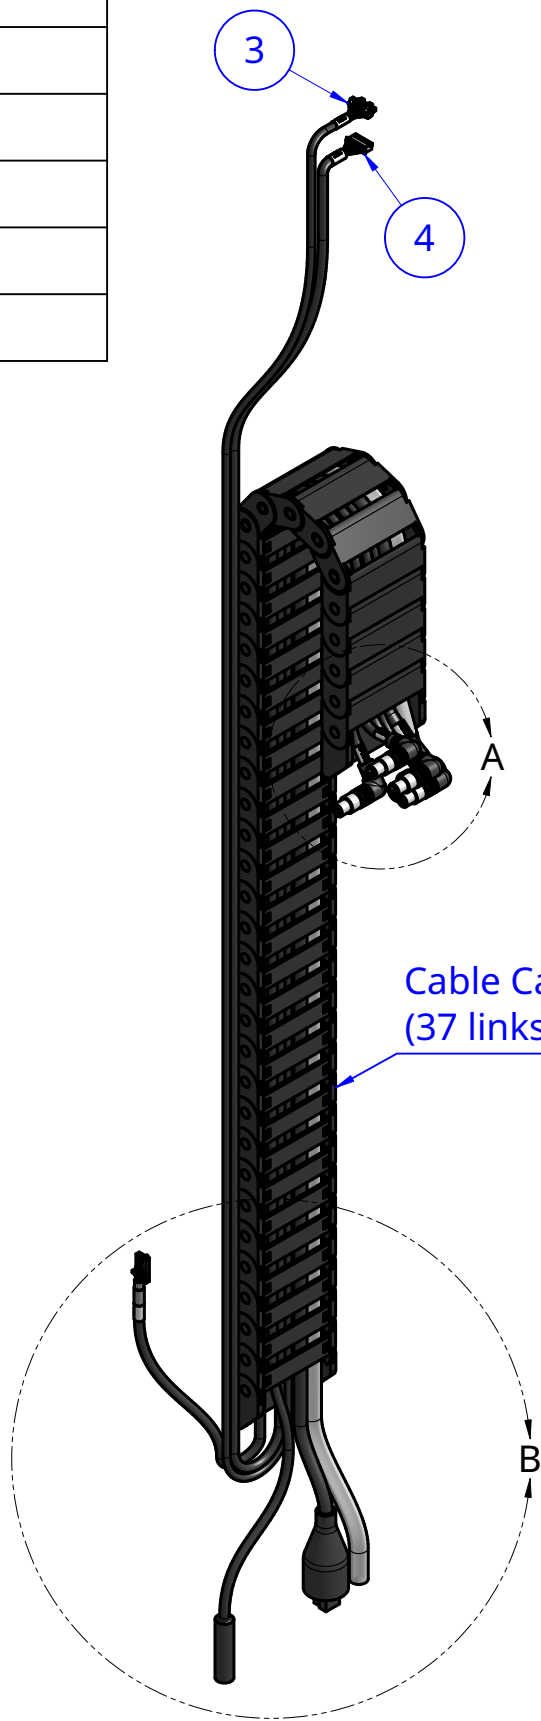

Item	Internal Part Name	Rev	Quantity
1	6 x 10mm Tube - 0.95m (Water, Z-axis, all bots)		1
2	90 Degree Barb - Brass	A	1
3	Encoder Cable - ZZ, 1.8m (Genesis and Genesis XL)	A	1
4	Motor Cable - ZZ, 1.8m (Genesis and Genesis XL)	A	1
5	UTM Cable - Z, 1.0m (Genesis and Genesis XL)	A	1
6	Camera	C	1
7	Vacuum Pump Cable - Z, 1.0m (Genesis and Genesis XL)	C	1

B
1:2

Cable Carrier - 15 x 50 x 740mm
(37 links + end pieces in Z configuration)

A
1:1

1:2