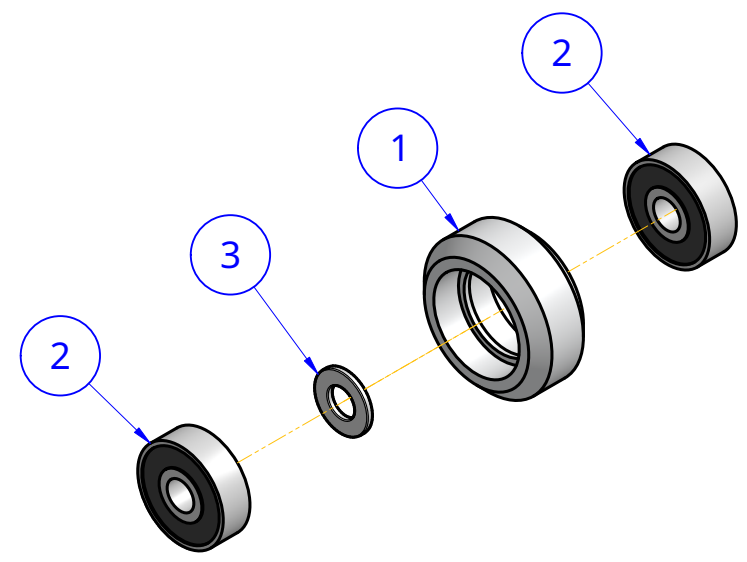

1 2 3 4 5 6 7 8 9 10

A
B
C
D
E
F
G
H

Item	Internal Part Name	Rev	Quantity
1	V-Wheel	A	1
2	SS 625-2RS Bearing	A	2
3	SS M5 Precision Shim	A	1

Pre-Assembled V-Wheel Rev A		
NOTES:		
<small>DRAWN BY: Rory, 2022-01-18</small>	<small>PROJECTION: First Angle</small>	<small>SHEET: 1 of 1</small>
<small>COMPANY: FarmBot Inc</small>	<small>UNITS: Millimeters</small>	<small>SIZE: A3</small>
<small>LICENSE: CC0 Public Domain Dedication</small>	<small>SCALE: 1:1</small>	

1 2 3 4 5 6 7 8 9 10